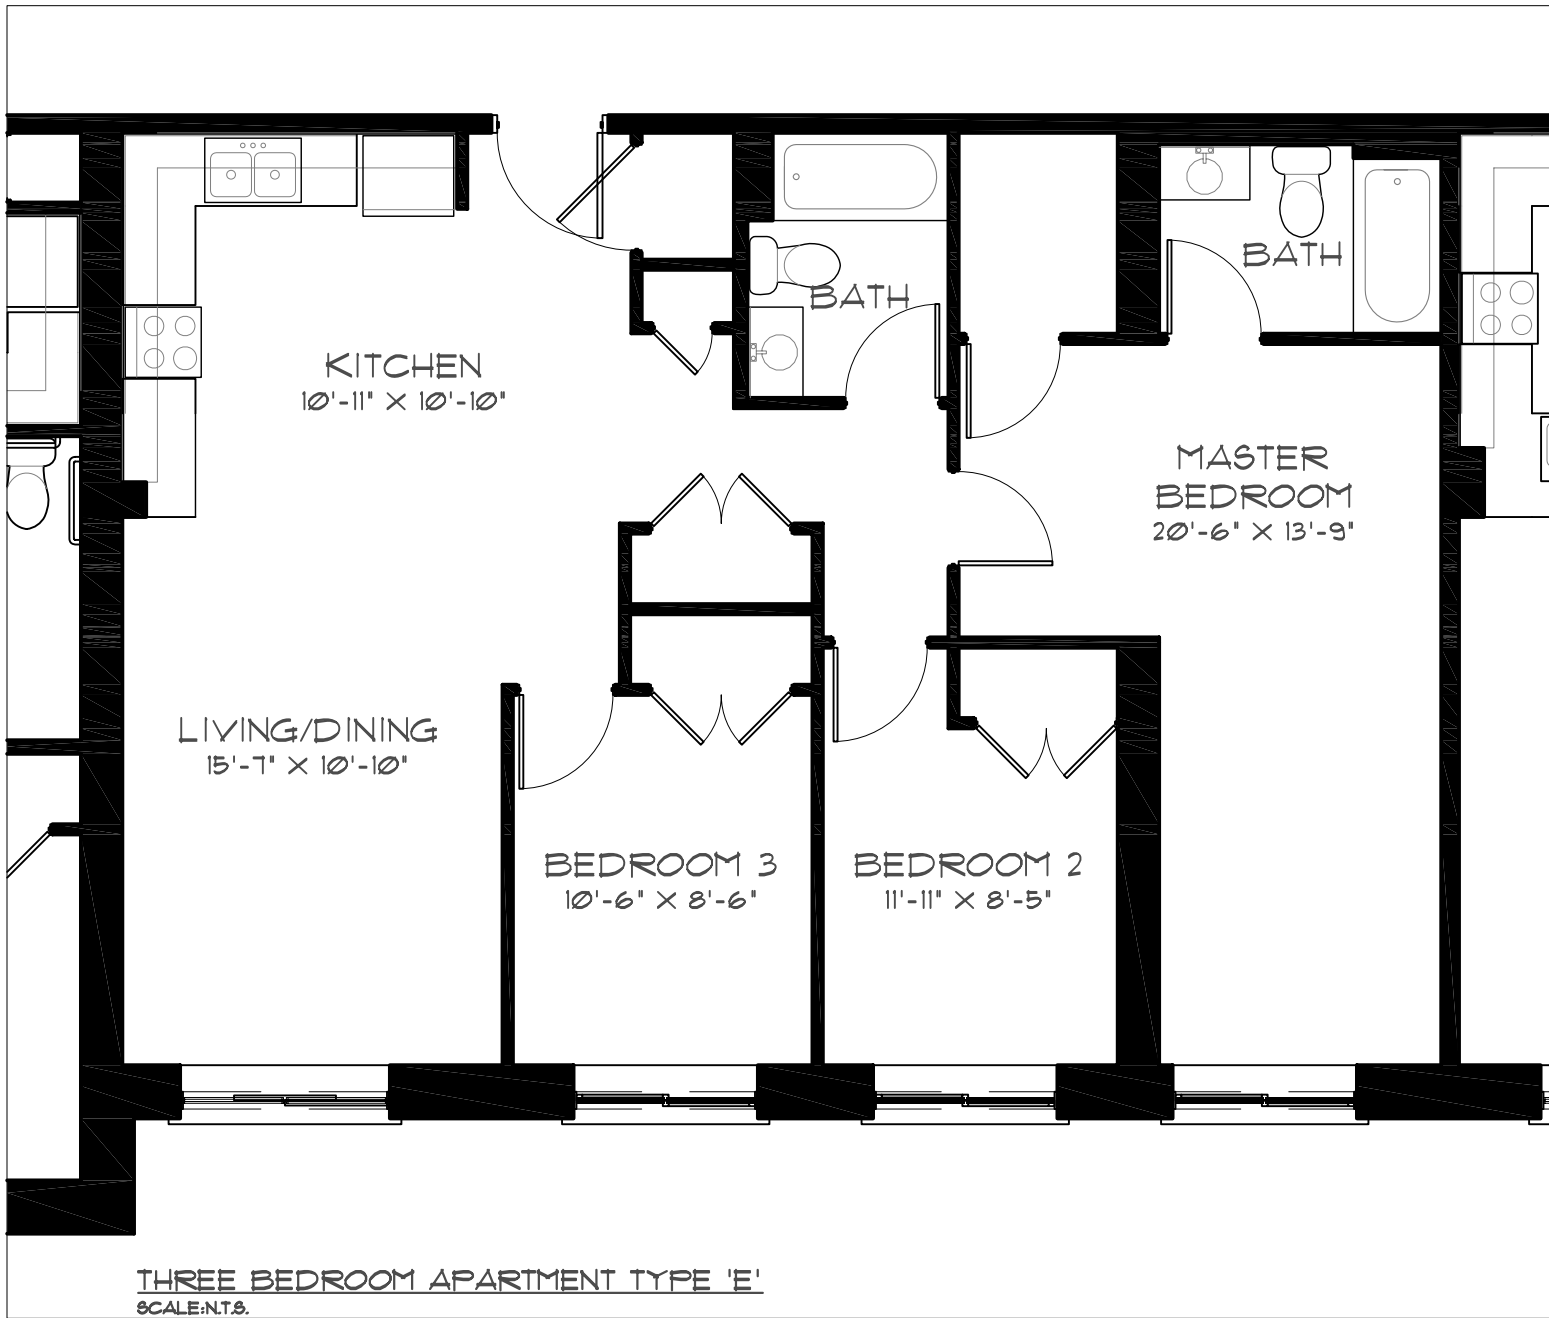

ONE BEDROOM APARTMENT TYPE A
SCALE: N.T.S.

- 1 BEDROOM HANDICAP
- 2ND FLOOR - 228
- 3RD FLOOR - 328
- 4TH FLOOR - 428
- 5TH FLOOR - 528

ONE BEDROOM APARTMENT TYPE B
 SCALE: N.T.S.

- 1 BEDROOM HANDICAP (BEHIND ELECTRICAL CLOSET)
- 2ND FLOOR - 227
- 3RD FLOOR - 327
- 4TH FLOOR - 427
- 5TH FLOOR - 527

3RD FLOOR - 332

4TH FLOOR - 432

5TH FLOOR - 532

- 3 BEDROOM
- 2ND FLOOR - 201
- 3RD FLOOR - 301
- 4TH FLOOR - 401
- 5TH FLOOR - 501

THREE BEDROOM APARTMENT TYPE 'F'
SCALE:N.T.S.

- 3 BEDROOM FOR DISABLED
- 2ND FLOOR - 205
- 3RD FLOOR - 305
- 4TH FLOOR - 405