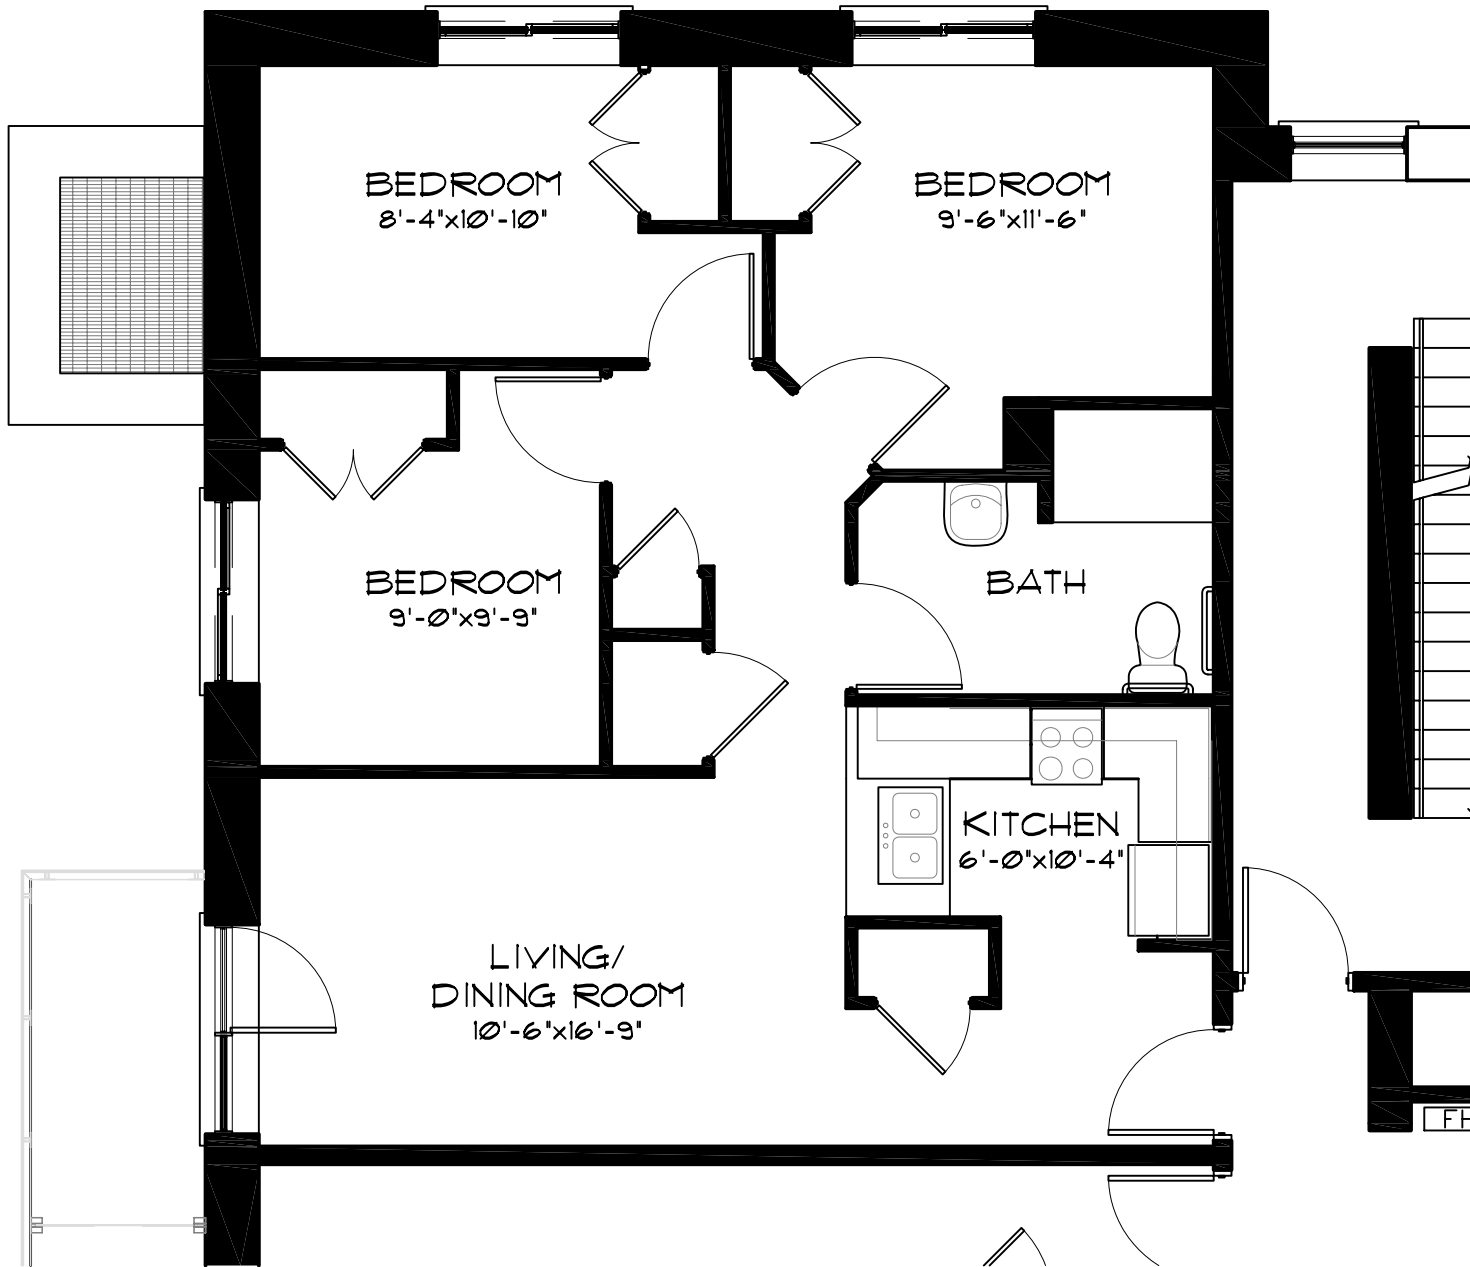

ONE BEDROOM APARTMENT TYPE A
SCALE: N.T.S.

- 1 BEDROOM HANDICAP
- 2ND FLOOR - 228
- 3RD FLOOR - 328
- 4TH FLOOR - 428
- 5TH FLOOR - 528

ONE BEDROOM APARTMENT TYPE B
 SCALE: N.T.S.

- 1 BEDROOM HANDICAP (BEHIND ELECTRICAL CLOSET)
- 2ND FLOOR - 227
- 3RD FLOOR - 327
- 4TH FLOOR - 427
- 5TH FLOOR - 527

3RD FLOOR - 332

4TH FLOOR - 432

5TH FLOOR - 532

- 3 BEDROOM
- 2ND FLOOR - 201
- 3RD FLOOR - 301
- 4TH FLOOR - 401
- 5TH FLOOR - 501

THREE BEDROOM APARTMENT TYPE 'F'
SCALE:N.T.S.

- 3 BEDROOM FOR DISABLED
- 2ND FLOOR - 205
- 3RD FLOOR - 305
- 4TH FLOOR - 405