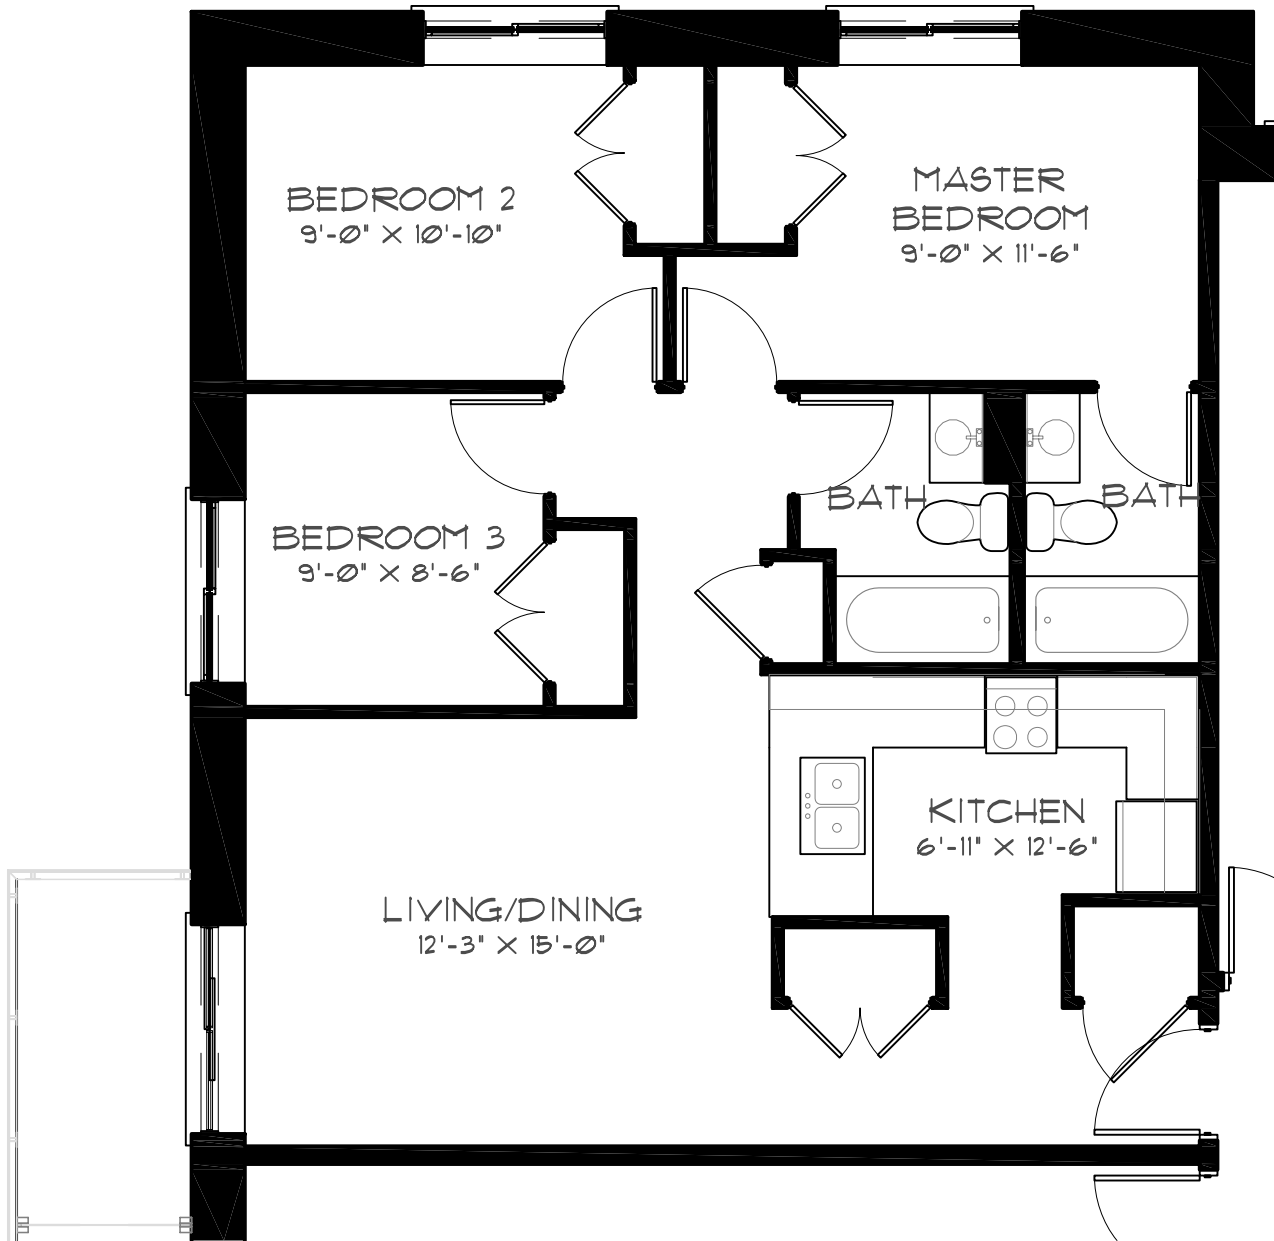

ONE BEDROOM APARTMENT TYPE A
SCALE: N.T.S.

- 1 BEDROOM HANDICAP
- 2ND FLOOR - 228
- 3RD FLOOR - 328
- 4TH FLOOR - 428
- 5TH FLOOR - 528

ONE BEDROOM APARTMENT TYPE B
 SCALE: N.T.S.

- 1 BEDROOM HANDICAP (BEHIND ELECTRICAL CLOSET)
- 2ND FLOOR - 227
- 3RD FLOOR - 327
- 4TH FLOOR - 427
- 5TH FLOOR - 527

3RD FLOOR - 332

4TH FLOOR - 432

5TH FLOOR - 532

- 3 BEDROOM
- 2ND FLOOR - 201
- 3RD FLOOR - 301
- 4TH FLOOR - 401
- 5TH FLOOR - 501

THREE BEDROOM APARTMENT TYPE 'F'
SCALE:N.T.S.

- 3 BEDROOM FOR DISABLED
- 2ND FLOOR - 205
- 3RD FLOOR - 305
- 4TH FLOOR - 405